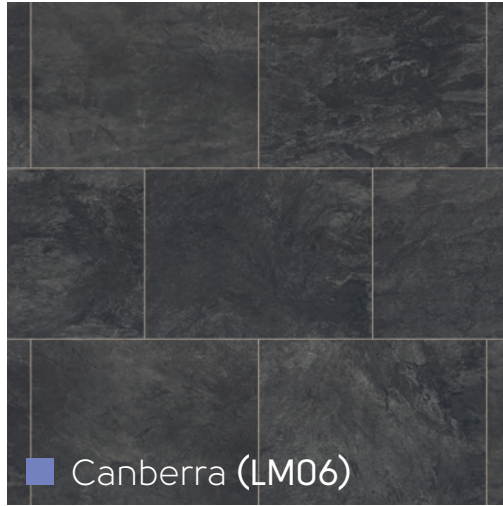

BS 7976 (Wet) - Various

[View the full technical data sheet](#)

[View the full technical data sheet](#)

[View the full technical data sheet](#)

# Get the look

---

Create the same look as Aqua, for your space.  
We offer six popular shapes within our Kaleidoscope range.

**Apex**

**Cubix**

**Hexa**

**Pennon**

**Pyramid**