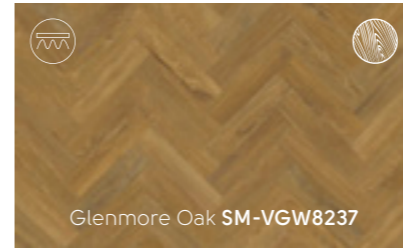

Texas Grey Ash SM-VGW8239

Canadian Urban Oak SM-VGW8116 | SM-VGW8116-RKP

= available in gluedown

= available in rigid core

Canadian Nude Oak SM-VGW8117

Canadian Nude Oak SM-VGW8117

Croftmore Oak SM-VGW8240

Croftmore Oak SM-VGW8240

Glenmore Oak SM-VGW8237

Hayfield Oak SM-VGW8241

Hayfield Oak SM-VGW8241

Glenmore Oak SM-VGW8237

Antique French Oak SM-VGW8110

Aviemore Oak SM-VGW8242

Antique French Oak SM-VGW8110

Palazzo Marble SM-VGT2413

Aviemore Oak SM-VGW8242

Palazzo Marble SM-VGT2413 | Canadian Urban Oak SM-VGW8116

= available in gluedown

= available in rigid core

Accessible style

Our popular Knight Tile collection is our most affordable range, offering versatility to home decorators. This collection covers a range of finishes, including rustic, lime washed and marble looks in 18" x 3" herringbone plank sizes, all finished with a light surface texture.