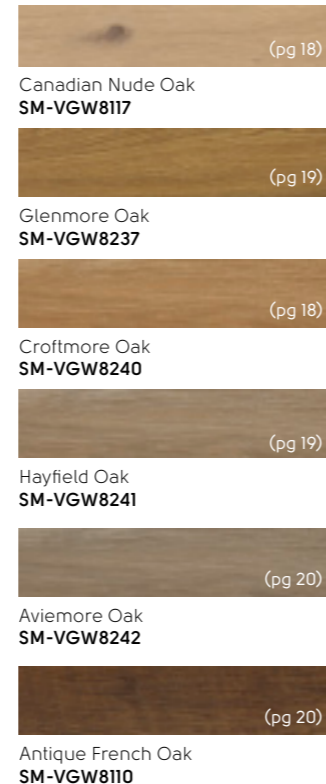

Honey Limed Oak SM-KP155

Honey Limed Oak SM-KP155

Glacial Marble SM-ST27

Midnight Marble SM-ST28

Glacial Marble SM-ST27 | Midnight Marble SM-ST28

Glacial Marble SM-ST27
Midnight Marble SM-ST28

Ranges at a glance

Art Select

228mm x 76mm (9" x 3")

457mm x 76mm (18" x 3")

Van Gogh

711mm x 178mm (28" x 7")

457mm x 114mm (18" x 4.5")

Knight Tile

457mm x 76mm (18" x 3")