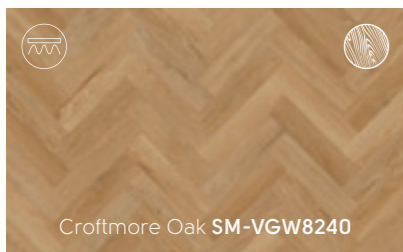

Texas Grey Ash SM-VGW8239

Canadian Urban Oak SM-VGW8116 | SM-VGW8116-RKP

= available in gluedown

= available in rigid core

Canadian Nude Oak SM-VGW8117

Canadian Nude Oak SM-VGW8117

Croftmore Oak SM-VGW8240

Croftmore Oak SM-VGW8240

Glenmore Oak SM-VGW8237

Hayfield Oak SM-VGW8241

Hayfield Oak SM-VGW8241

Glenmore Oak SM-VGW8237

Antique French Oak SM-VGW8110

Aviemore Oak SM-VGW8242

Antique French Oak SM-VGW8110

Palazzo Marble SM-VGT2413

Aviemore Oak SM-VGW8242

Palazzo Marble SM-VGT2413 | Canadian Urban Oak SM-VGW8116

= available in gluedown

= available in rigid core

Accessible style

Our popular Knight Tile collection is our most affordable range, offering versatility to home decorators. This collection covers a range of finishes, including rustic, lime washed and marble looks in 18" x 3" herringbone plank sizes, all finished with a light surface texture.