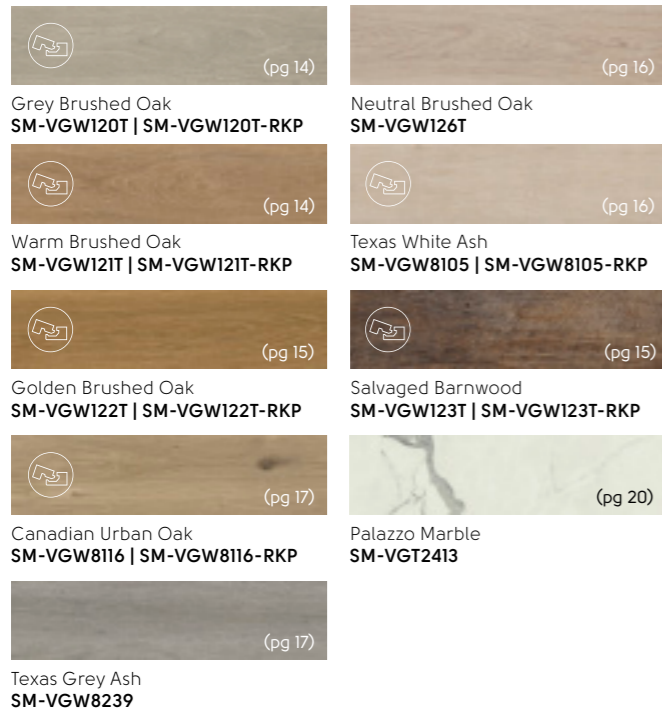

Honey Limed Oak SM-KP155

Honey Limed Oak SM-KP155

Glacial Marble SM-ST27

Midnight Marble SM-ST28

Glacial Marble SM-ST27 | Midnight Marble SM-ST28

Glacial Marble SM-ST27
Midnight Marble SM-ST28

Ranges at a glance

Art Select

228mm x 76mm (9" x 3")

457mm x 76mm (18" x 3")

Van Gogh

711mm x 178mm (28" x 7")

457mm x 114mm (18" x 4.5")

Knight Tile

457mm x 76mm (18" x 3")

Sample service

When choosing a floor, take into account all of the surrounding materials and finishes. What colour will the walls or cabinets be? Will you have stained or white skirting boards? All of these items play a part in narrowing down your flooring choices.