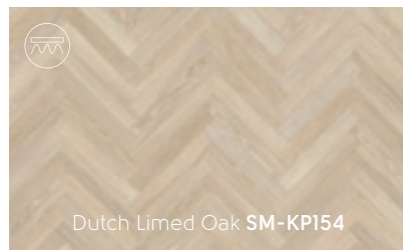

Grey Limed Oak SM-KP138

Traditional Character Oak SM-KP146

Grey Studio Oak SM-KP152

Traditional Character Oak SM-KP146

Grey Studio Oak SM-KP152

Dutch Limed Oak SM-KP154 with DS07 5mm design strip

Dutch Limed Oak SM-KP154