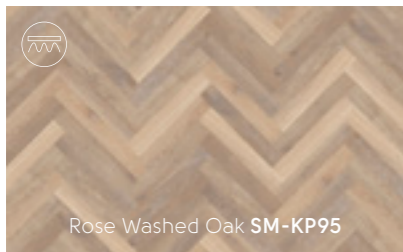

Aviemore Oak SM-VGW8242

Palazzo Marble SM-VGT2413 | Canadian Urban Oak SM-VGW8116

= available in gluedown

= available in rigid core

Accessible style

Our popular Knight Tile collection is our most affordable range, offering versatility to home decorators. This collection covers a range of finishes, including rustic, lime washed and marble looks in 18" x 3" herringbone plank sizes, all finished with a light surface texture.

From the pale tones of Washed Scandi Pine to the dark hues of Midnight Marble, there is a design and colourway suited for all interiors.

18" x 3"

Rose Washed Oak SM-KP95

Pale Limed Oak SM-KP94

Rose Washed Oak SM-KP95