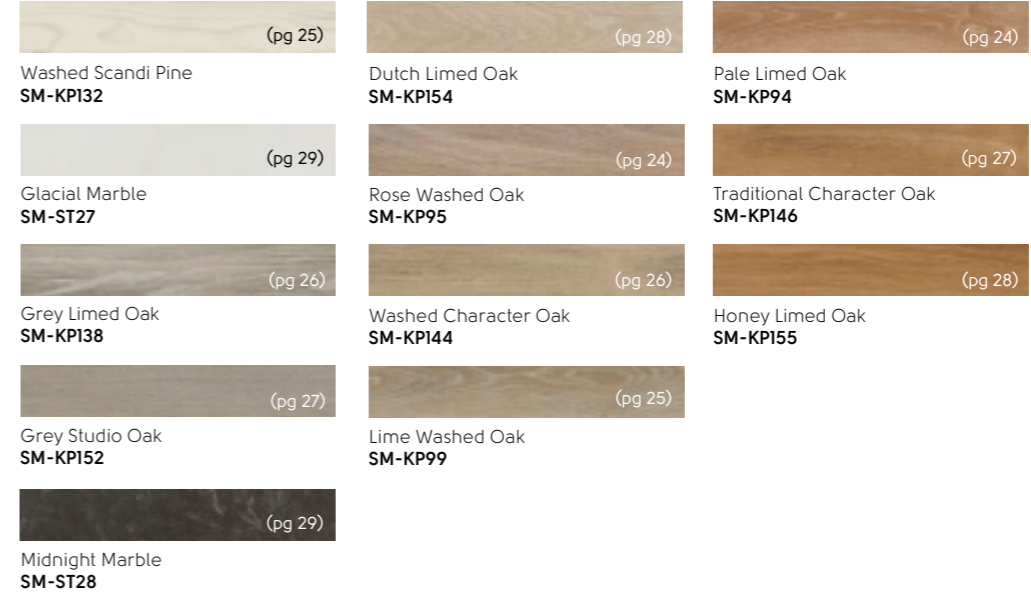

Honey Limed Oak SM-KP155

Honey Limed Oak SM-KP155

Glacial Marble SM-ST27

Midnight Marble SM-ST28

Glacial Marble SM-ST27 | Midnight Marble SM-ST28

Glacial Marble SM-ST27
Midnight Marble SM-ST28

Ranges at a glance

Art Select

228mm x 76mm (9" x 3")

457mm x 76mm (18" x 3")

Van Gogh

711mm x 178mm (28" x 7")

457mm x 114mm (18" x 4.5")

Knight Tile

457mm x 76mm (18" x 3")

Sample service

When choosing a floor, take into account all of the surrounding materials and finishes. What colour will the walls or cabinets be? Will you have stained or white skirting boards? All of these items play a part in narrowing down your flooring choices.