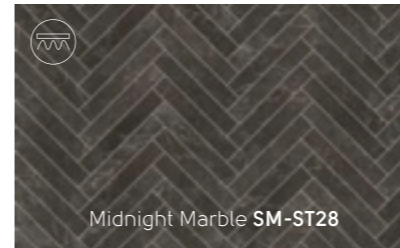

Grey Limed Oak SM-KP138

Traditional Character Oak SM-KP146

Grey Studio Oak SM-KP152

Traditional Character Oak SM-KP146

Grey Studio Oak SM-KP152

Dutch Limed Oak SM-KP154 with DS07 5mm design strip

Dutch Limed Oak SM-KP154

Honey Limed Oak SM-KP155

Honey Limed Oak SM-KP155

Glacial Marble SM-ST27

Midnight Marble SM-ST28

Glacial Marble SM-ST27 | Midnight Marble SM-ST28

Glacial Marble SM-ST27
Midnight Marble SM-ST28

Ranges at a glance